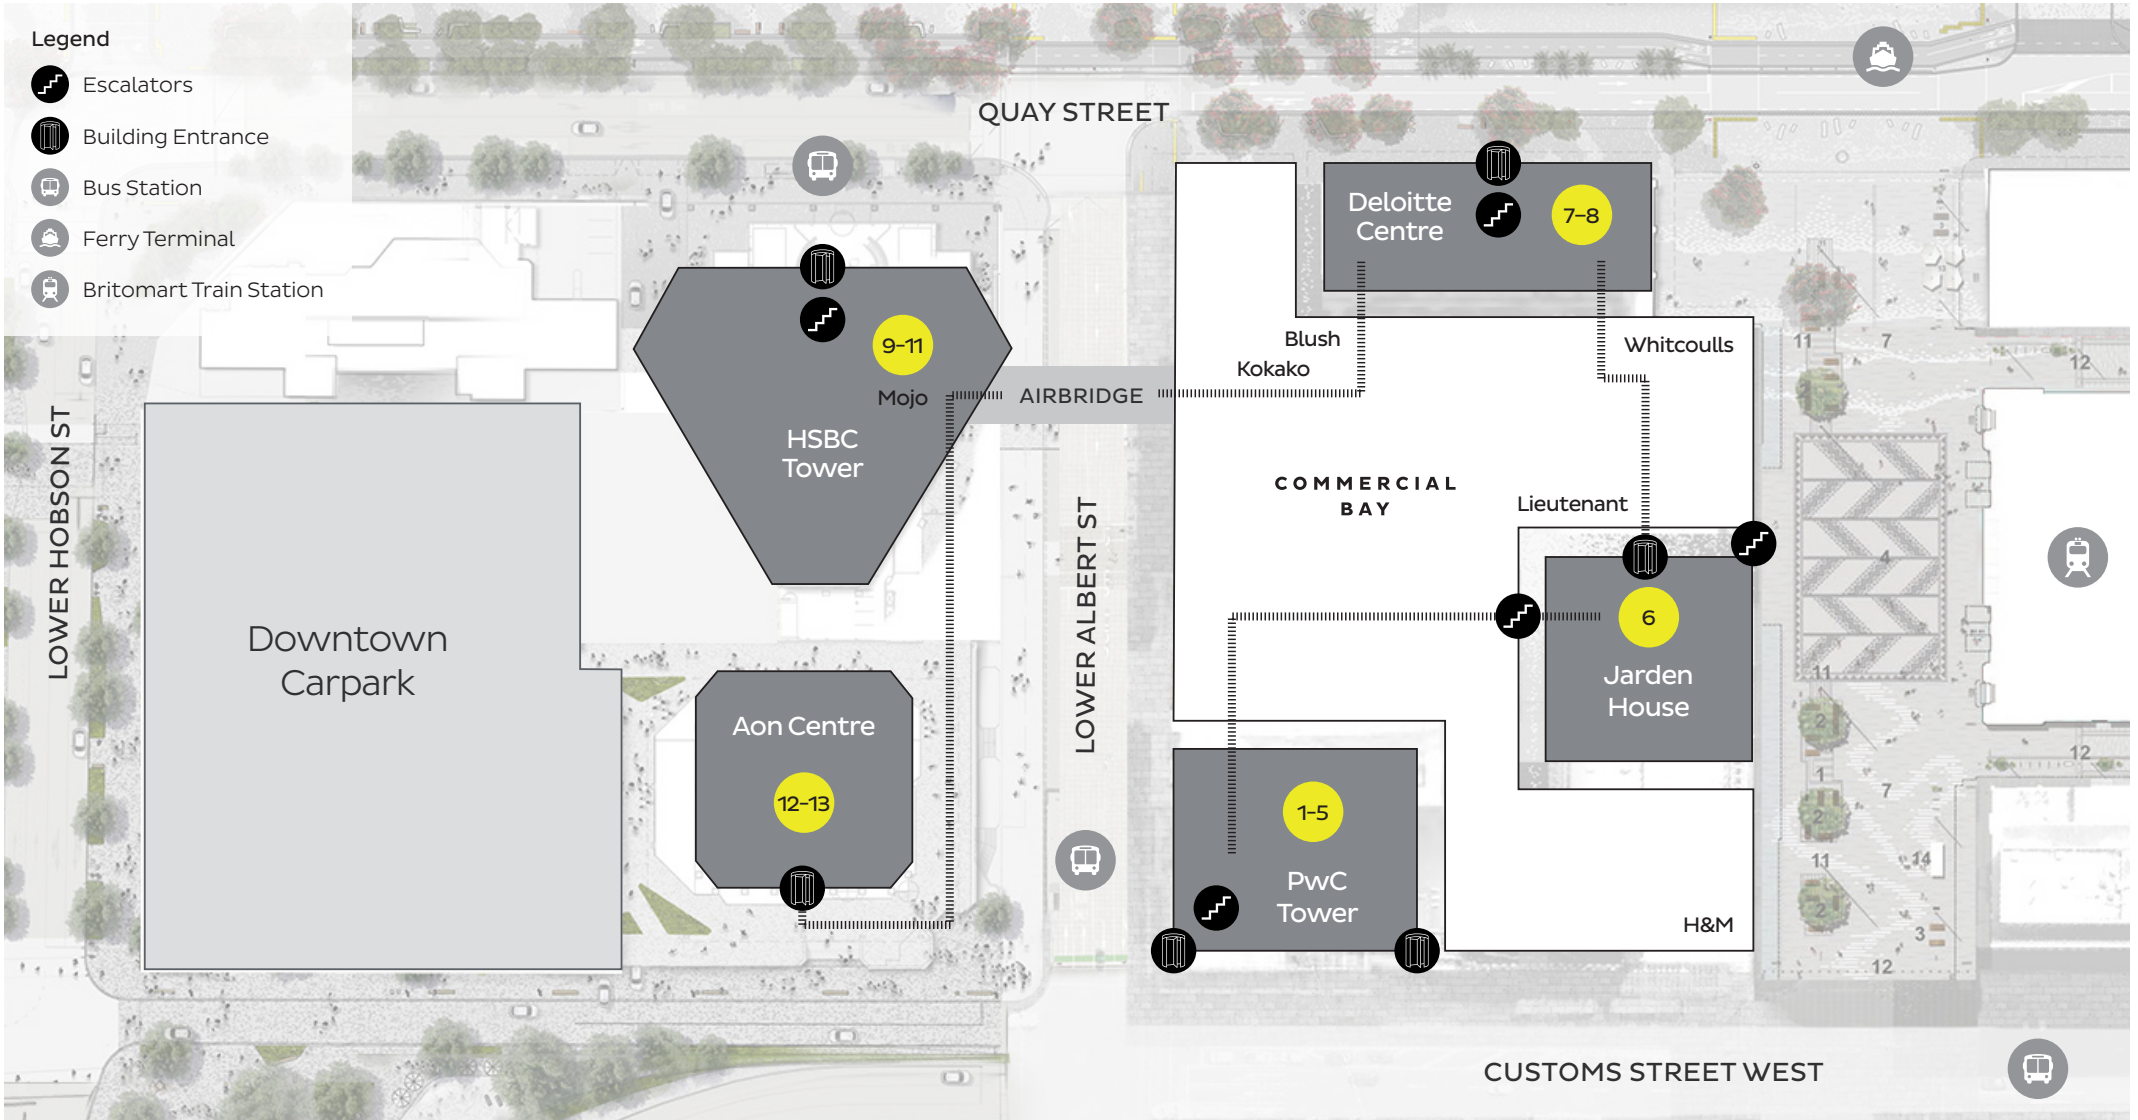

Walking the Path: Abhi Chinniah

Precinct.

auckland
festival of
photography

PwC Tower

- 1 *Mithran* – No.13
- 2 *The Dancer* – No.13
- 3 *Marigold Head* – No.13
- 4 *The Batik Sisters 1* – No.13
- 5 *The Batik Sisters 2* – No.13

Jarden House

- 6 *Fatumata*
– A Migrant's Path

Deloitte Centre

- 7 *The Warrior Act I*
– No.13
- 8 *The Warrior Act II*
– No.13

HSBC Tower

- 9 *Radhika* – A
Migrant's Path &
Melanin Rising
- 10 *Kadijata* – Melanin
Rising
- 11 *Soph* – A Migrant's
Path

Aon Centre

- 12 *Meadow Sisters*
– A Migrant's Path
- 13 *Krishna*
– Melanin Rising

Legend

- Escalators
- Building Entrance
- Bus Station
- Ferry Terminal
- Britomart Train Station